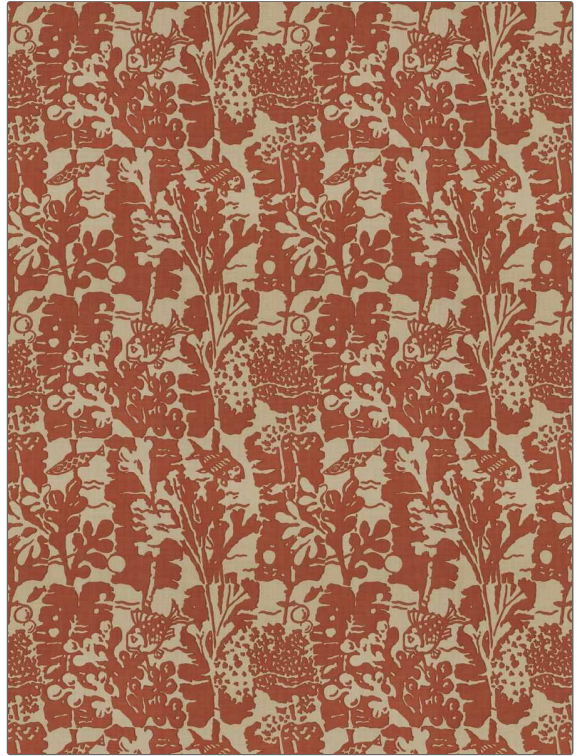

Product Details

PATTERN OD Aquarium
COLOR Poppy

BRAND

Clarence House

APPLICATION

Fabric

USES

Drapery, Multipurpose,
Upholstery

CATEGORIES

Outdoor, Prints

BOOK

Les Tropicaux

COLORS

Red

DESIGN TYPES

Novelty

RAILROADED

Not Railroaded

WIDTH

59.00 in (149.86 cm)

VERTICAL REPEAT

27.75 in (70.48 cm)

HORIZONTAL REPEAT

26.50 in (67.31 cm)

CONTENT

100% Polyester

BACKING

FIRE CODES

UFAC Class I / NFPA 260

DOUBLE RUBS

Exceeds 25,000 Double
Rubs (Wyzenbeek Method)

PRODUCT NUMBER

9401403

DATE BOOKED

06/2022

COUNTRY

USA

CLEANING CODES

S

ADDITIONAL PRODUCT NOTES

Indoor / Outdoor, Ca Tb 117-2013, Exclusive Pattern, Refer To Image Under Sample, For Full Repeat