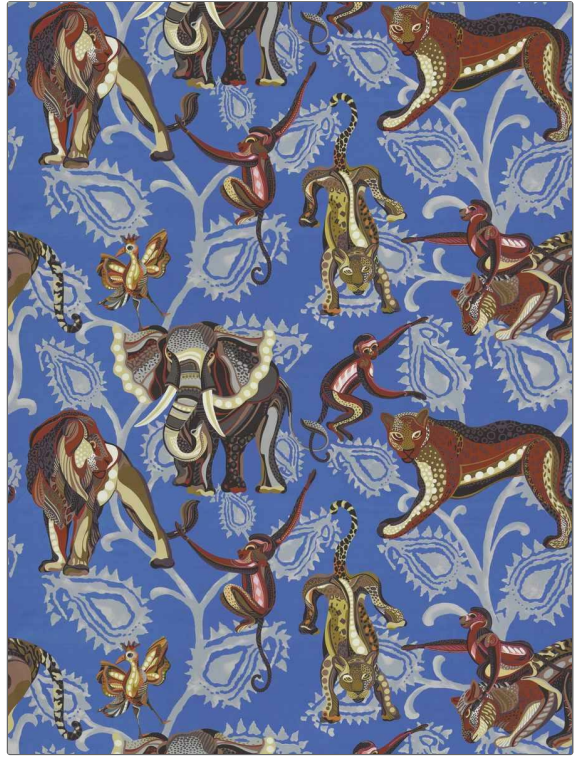

Product Details

PATTERN	Dans La Jungle
COLOR	Cobalt
BRAND	APPLICATION
Clarence House	Fabric
USES	CATEGORIES
Bedding, Drapery	Prints, Linen
BOOK	COLORS
Les Tropicaux	Blue, Multi-Color
DESIGN TYPES	SCALE
Global / Ethnic, Novelty	Large
RAILOADED	
Not Railroaded	

WIDTH	VERTICAL REPEAT	HORIZONTAL REPEAT	CONTENT
55.00 in (139.70 cm)	39.00 in (99.06 cm)	55.00 in (139.70 cm)	55% Cotton, 45% Linen
BACKING	FIRE CODES	DOUBLE RUBS	PRODUCT NUMBER
	UFAC Class I / NFPA 260	Exceeds 10,000 Double Rubs	8411203
DATE BOOKED	COUNTRY	CLEANING CODES	
06/2022	Italy	S	