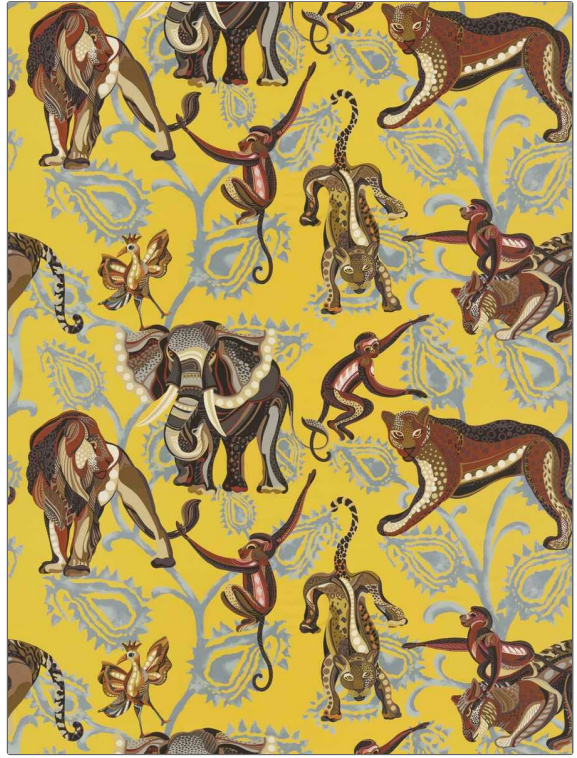

Product Details

PATTERN	Dans La Jungle
COLOR	Soleil
BRAND	APPLICATION
Clarence House	Fabric
USES	CATEGORIES
Bedding, Drapery	Prints, Linen
BOOK	COLORS
Les Tropicaux	Gold, Multi-Color
DESIGN TYPES	SCALE
Global / Ethnic, Novelty	Large
RAILOADED	
Not Railroaded	

WIDTH	VERTICAL REPEAT	HORIZONTAL REPEAT	CONTENT
55.00 in (139.70 cm)	39.00 in (99.06 cm)	55.00 in (139.70 cm)	55% Cotton, 45% Linen
BACKING	FIRE CODES	DOUBLE RUBS	PRODUCT NUMBER
	UFAC Class I / NFPA 260	Exceeds 10,000 Double Rubs	8411202
DATE BOOKED	COUNTRY	CLEANING CODES	
06/2022	Italy	S	