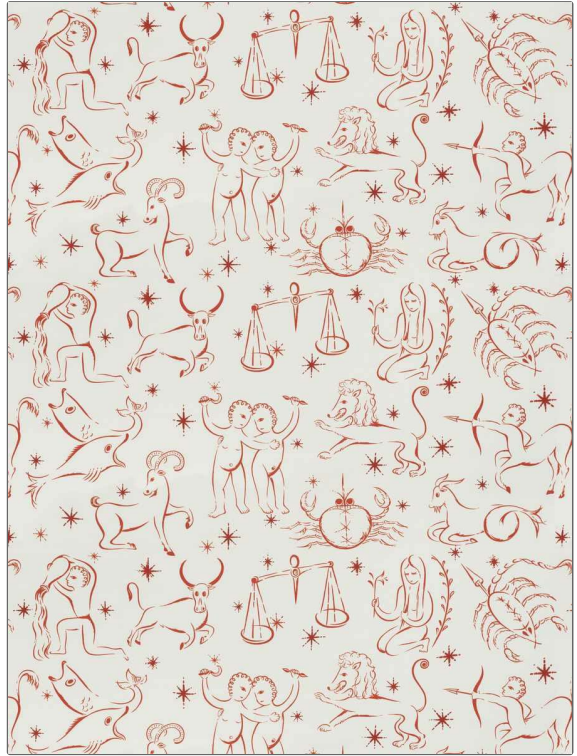

## Product Details

**PATTERN** OD Le Bastion  
**COLOR** Poppy

**BRAND**

Clarence House

**APPLICATION**

Fabric

**USES**

Drapery, Multipurpose,  
Upholstery

**CATEGORIES**

Outdoor, Prints

**BOOK**

Indoor / Outdoor Fabrics

**COLORS**

Red

**DESIGN TYPES**

Novelty

**SCALE**

Large

**RAILOADED**

Not Railroaded

**WIDTH**

53.00 in (134.62 cm)

**FINISH**

Teflon® Finish

**VERTICAL REPEAT**

26.70 in (67.82 cm)

**HORIZONTAL REPEAT**

53.00 in (134.62 cm)

**CONTENT**

100% Solution Dyed Poly

**BACKING**

**DOUBLE RUBS**