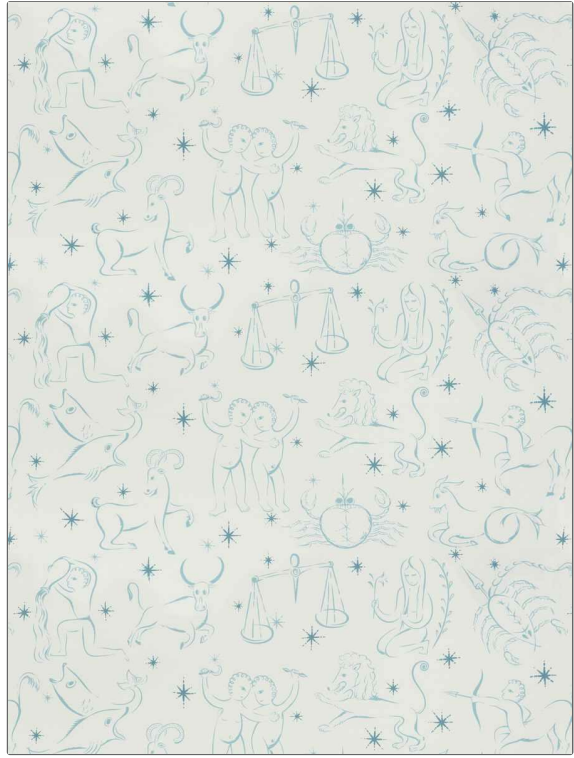

Product Details

PATTERN	OD Le Bastion
COLOR	Water
BRAND	APPLICATION
Clarence House	Fabric
USES	CATEGORIES
Drapery, Multipurpose, Upholstery	Outdoor, Prints
BOOK	COLORS
Indoor / Outdoor Fabrics	Aqua / Teal
DESIGN TYPES	SCALE
Novelty	Large
RAILOADED	
Not Railroaded	

WIDTH	FINISH	VERTICAL REPEAT	HORIZONTAL REPEAT
53.00 in (134.62 cm)	Teflon® Finish	26.70 in (67.82 cm)	53.00 in (134.62 cm)
CONTENT	BACKING	DOUBLE RUBS	PRODUCT NUMBER
100% Solution Dyed Poly		Exceeds 50,000 Double Rubs	5601702
DATE BOOKED	COUNTRY	CLEANING CODES	
08/2021	Italy	BLEACH CLEANABLE	