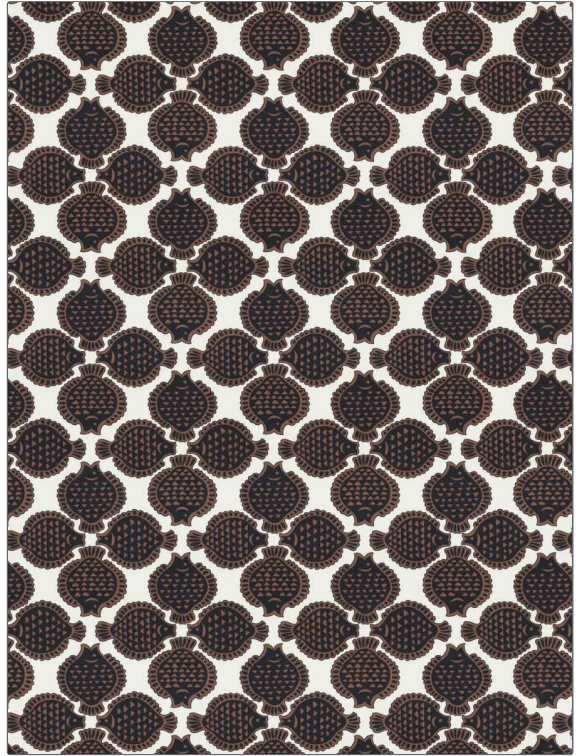

Product Details

PATTERN OD Armand
COLOR Black & Brown

BRAND

Clarence House

APPLICATION

Fabric

USES

Multipurpose, Upholstery

CATEGORIES

Outdoor, Prints

BOOK

Indoor / Outdoor Fabrics

COLORS

Black, Brown

DESIGN TYPES

Animal, Novelty

SCALE

Medium

RAILROADED

Not Railroaded

WIDTH

54.00 in (137.16 cm)

FINISH

Teflon® Finish

VERTICAL REPEAT

9.00 in (22.86 cm)

HORIZONTAL REPEAT

8.75 in (22.22 cm)

CONTENT

100% Solution Dyed Poly

BACKING

DOUBLE RUBS