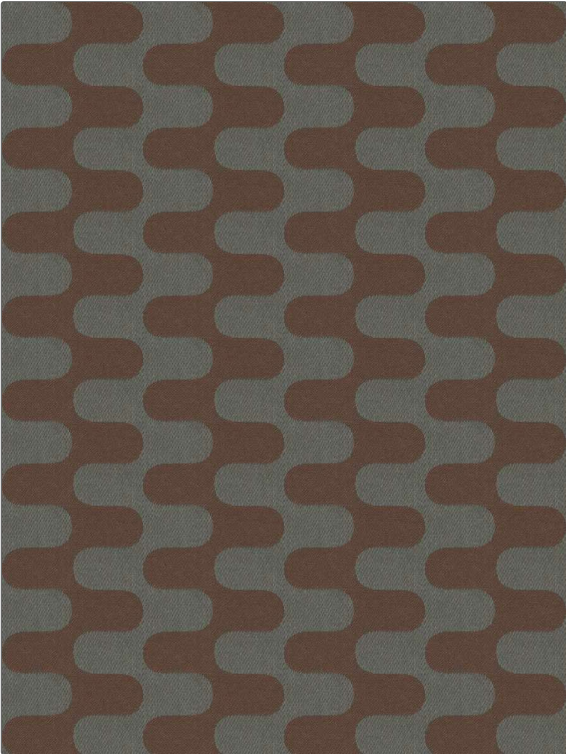

Product Details

PATTERN ODL Songhai
COLOR Gray & Copper

BRAND	APPLICATION
Clarence House	Fabric
USES	CATEGORIES
Upholstery	Outdoor, Wovens, Linen
BOOK	COLORS
Indoor / Outdoor Fabrics	Grey, Brown
DESIGN TYPES	SCALE
Contemporary / Modern	Medium
RAILOADED	
Not Railroaded	

WIDTH	FINISH	VERTICAL REPEAT	HORIZONTAL REPEAT
55.00 in (139.70 cm)	Water & Stain Repellant	4.00 in (10.16 cm)	6.75 in (17.14 cm)
CONTENT	BACKING	DOUBLE RUBS	PRODUCT NUMBER
100% Linen		Exceeds 15,000 Double Rubs	5592804
DATE BOOKED	COUNTRY	CLEANING CODES	
08/2021	France	WASHABLE	