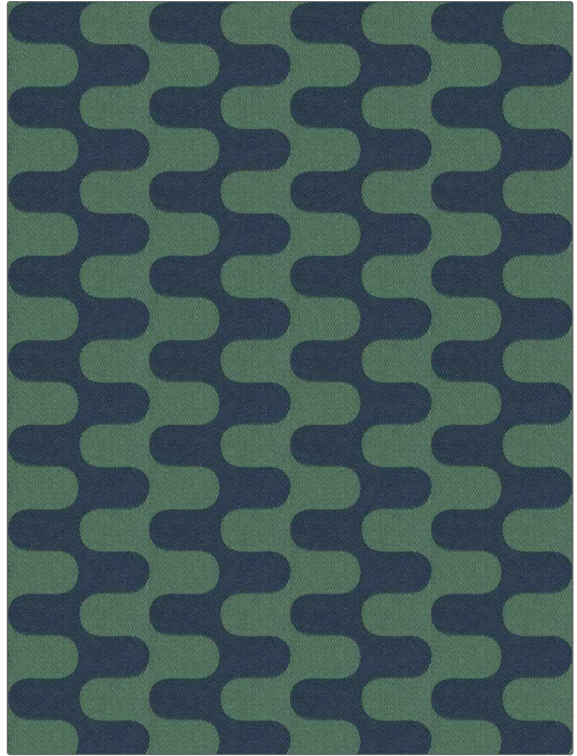

## Product Details

**PATTERN** ODL Songhai  
**COLOR** Cobalt & Viridian

**BRAND**

Clarence House

**APPLICATION**

Fabric

**USES**

Upholstery

**CATEGORIES**

Outdoor, Wovens, Linen

**BOOK**

Indoor / Outdoor Fabrics

**COLORS**

Blue, Green

**DESIGN TYPES**

Contemporary / Modern

**SCALE**

Medium

**RAILROADED**

Not Railroaded

**WIDTH**

55.00 in (139.70 cm)

**FINISH**

Water & Stain Repellant

**VERTICAL REPEAT**

4.00 in (10.16 cm)

**HORIZONTAL REPEAT**

6.75 in (17.14 cm)

**CONTENT**

100% Linen

**BACKING**

**DOUBLE RUBS**