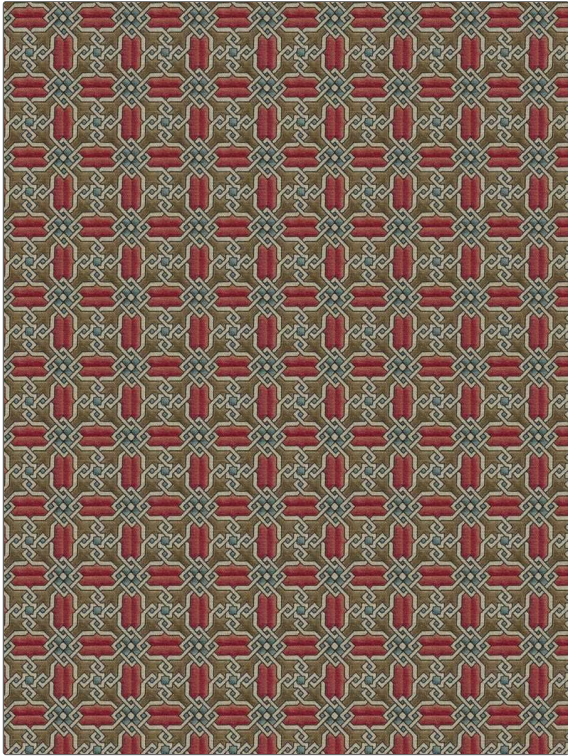

Product Details

**PATTERN** Vietri  
**COLOR** Red / Cocoa

<b>BRAND</b>	<b>APPLICATION</b>
Clarence House	Fabric
<b>USES</b>	<b>CATEGORIES</b>
Bedding, Drapery, Multipurpose, Upholstery	Prints, Linen
<b>BOOK</b>	<b>COLORS</b>
Clarence House Spring 2021	Brown, Red
<b>DESIGN TYPES</b>	<b>SCALE</b>
Geometric	Small
<b>RAILROADED</b>	
Not Railroaded	

<b>WIDTH</b>	<b>VERTICAL REPEAT</b>	<b>HORIZONTAL REPEAT</b>	<b>CONTENT</b>
53.00 in (134.62 cm)	3.25 in (8.26 cm)	3.25 in (8.26 cm)	100% Linen
<b>BACKING</b>	<b>FIRE CODES</b>	<b>DOUBLE RUBS</b>	<b>PRODUCT NUMBER</b>
	Cal Tb 117-2013, UFAC Class I / NFPA 260	Exceeds 15,000 Double Rubs (Wyzenbeek Method)	4178803
<b>DATE BOOKED</b>	<b>COUNTRY</b>	<b>CLEANING CODES</b>	
02/2021	Italy	S	