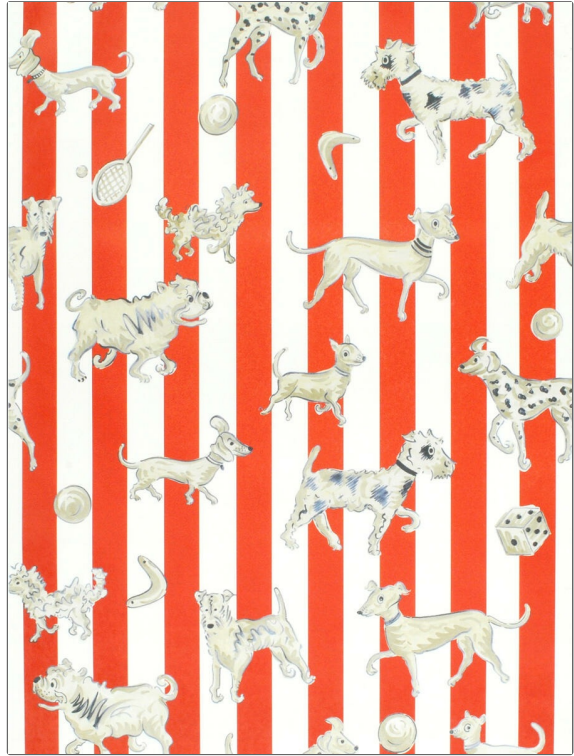

Product Details

PATTERN Tour De Chiens Wp
COLOR Cherry

BRAND
Clarence House

APPLICATION
Wallcovering

CATEGORIES
Wallpaper, Prints

BOOK
Clarence House Fall 2019

COLORS
Red

DESIGN TYPES
Animal, Novelty, Stripes

SCALE
Medium

WIDTH	VERTICAL REPEAT	HORIZONTAL REPEAT	BACKING
28.00 in (71.12 cm)	38.00 in (96.52 cm)	28.12 in (71.42 cm)	
PRODUCT NUMBER	DATE BOOKED	COUNTRY	
2015205	08/2019	Austria	

ADDITIONAL PRODUCT NOTES