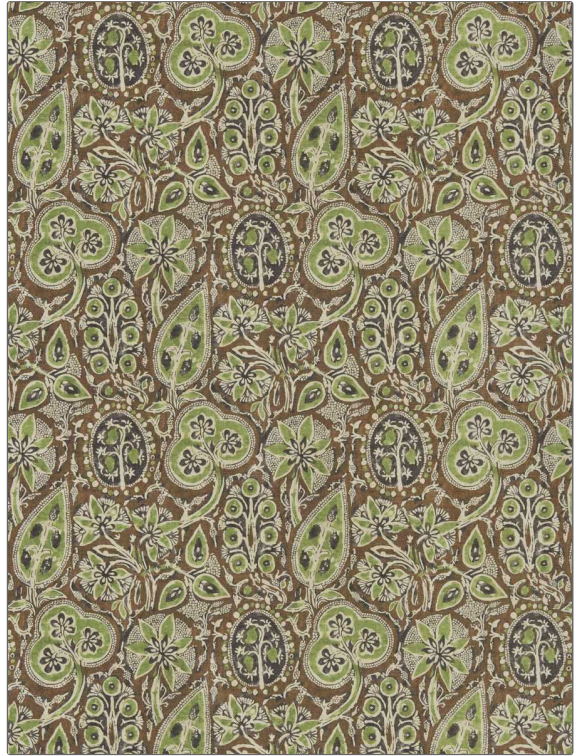

Product Details

PATTERN Batik Floral Sisal
COLOR Leaf

BRAND

Clarence House

APPLICATION

Wallcovering

CATEGORIES

**Grasscloths, ASTM-E84,
Wallpaper, En 15102,
Prints**

BOOK

Arts & Crafts

COLORS

Brown, Green

DESIGN TYPES

Floral

SCALE

Large

WIDTH

34.00 in (86.36 cm)

VERTICAL REPEAT

34.00 in (86.36 cm)

HORIZONTAL REPEAT

24.30 in (61.72 cm)

CONTENT

85% Sisal, 15% Cotton