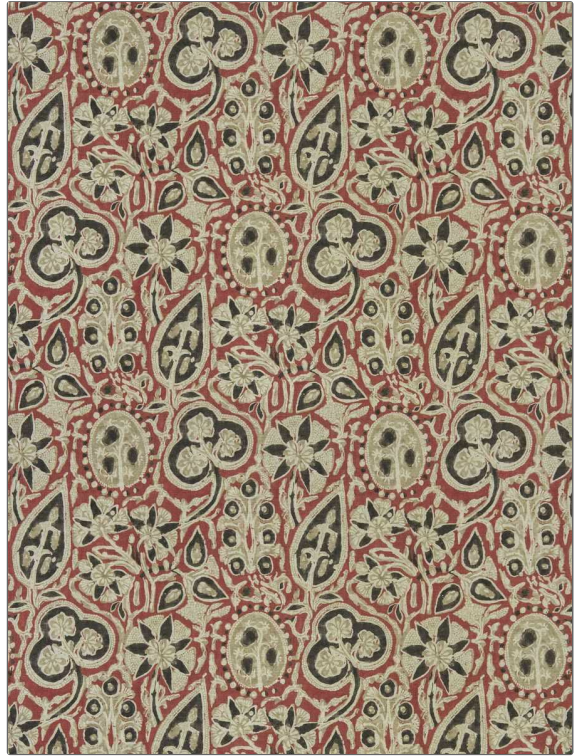

## Product Details

**PATTERN** Batik Floral Sisal  
**COLOR** Tomato

**BRAND**

Clarence House

**APPLICATION**

Wallcovering

**CATEGORIES**

Grasscloths, ASTM-E84,  
Wallpaper, En 15102,  
Prints

**BOOK**

Arts & Crafts

**COLORS**

Brown, Red

**DESIGN TYPES**

Floral

**SCALE**

Large

**WIDTH**

34.00 in (86.36 cm)

**VERTICAL REPEAT**

34.00 in (86.36 cm)

**HORIZONTAL REPEAT**

24.30 in (61.72 cm)

**CONTENT**

85% Sisal, 15% Cotton