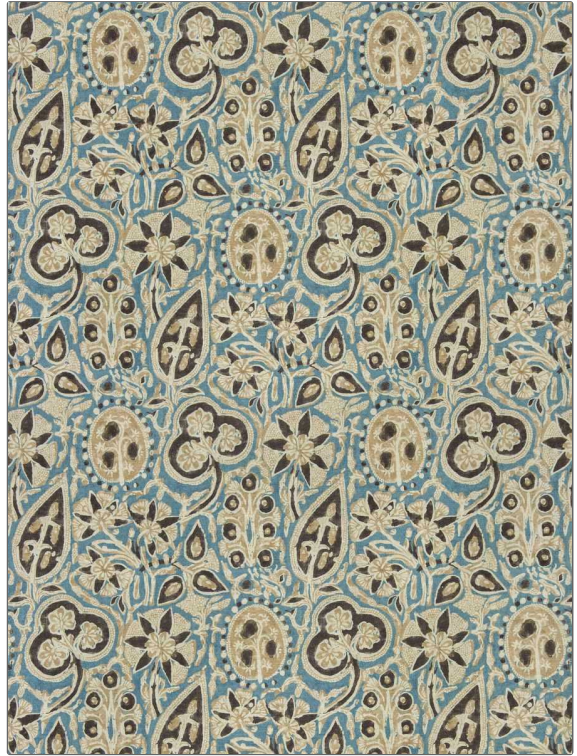

Product Details

PATTERN Batik Floral Sisal
COLOR Sea

BRAND

Clarence House

APPLICATION

Wallcovering

CATEGORIES

Grasscloths, ASTM-E84,
Wallpaper, En 15102,
Prints

BOOK

Arts & Crafts

COLORS

Blue, Brown

DESIGN TYPES

Floral

SCALE

Large

WIDTH

34.00 in (86.36 cm)

VERTICAL REPEAT

34.00 in (86.36 cm)

HORIZONTAL REPEAT

24.30 in (61.72 cm)

CONTENT

85% Sisal, 15% Cotton