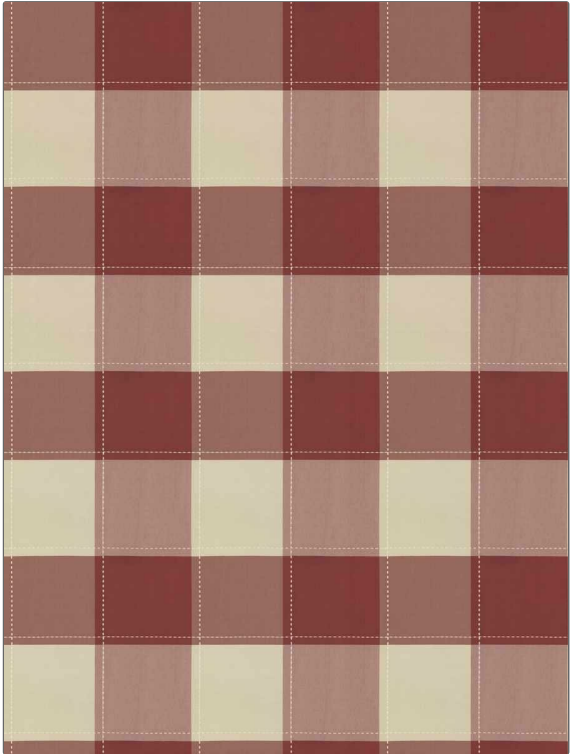

Product Details

PATTERN Crane Silk Check
COLOR Red

BRAND Clarence House	APPLICATION Fabric
USES Bedding, Drapery, Multipurpose	CATEGORIES Silk, Wovens
BOOK Arts & Crafts	COLORS Green
DESIGN TYPES Check / Plaid	SCALE Medium
RAILOADED Not Railed	

WIDTH 55.00 in (139.70 cm)	VERTICAL REPEAT 9.00 in (22.86 cm)	HORIZONTAL REPEAT 9.00 in (22.86 cm)	CONTENT 100% Silk
BACKING	PRODUCT NUMBER 1917605	DATE BOOKED 02/2024	COUNTRY India
CLEANING CODES S			