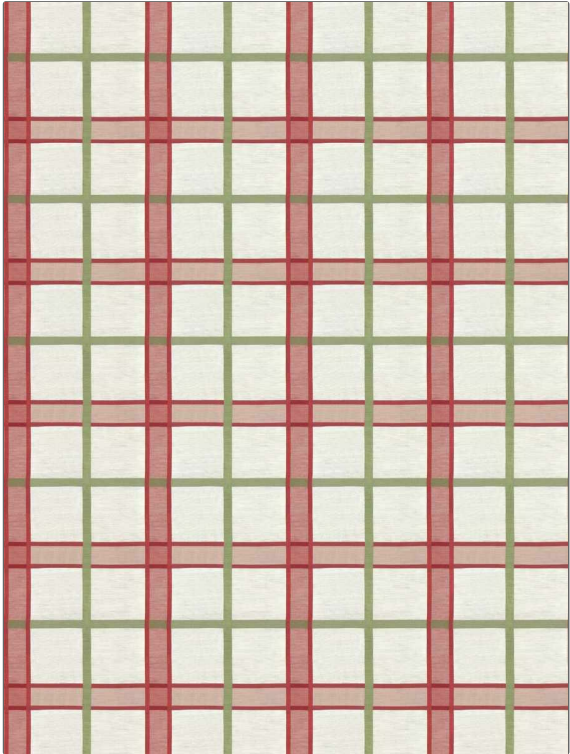

# Product Details

**PATTERN** Kensington Check  
**COLOR** Coral Green

<b>BRAND</b> Clarence House	<b>APPLICATION</b> Fabric
<b>USES</b> Bedding, Drapery, Multipurpose	<b>CATEGORIES</b> Silk, Wovens, Linen
<b>BOOK</b> Arts & Crafts	<b>COLORS</b> Green, Coral / Peach
<b>DESIGN TYPES</b> Check / Plaid	<b>SCALE</b> Medium
<b>RAILROADED</b> Not Railroaded	

<b>WIDTH</b> 54.00 in (137.16 cm)	<b>VERTICAL REPEAT</b> 6.75 in (17.14 cm)	<b>HORIZONTAL REPEAT</b> 6.75 in (17.14 cm)	<b>CONTENT</b> 57% Linen, 43% Silk
<b>BACKING</b>	<b>PRODUCT NUMBER</b> 1917303	<b>DATE BOOKED</b> 02/2024	<b>COUNTRY</b> India
<b>CLEANING CODES</b> S			