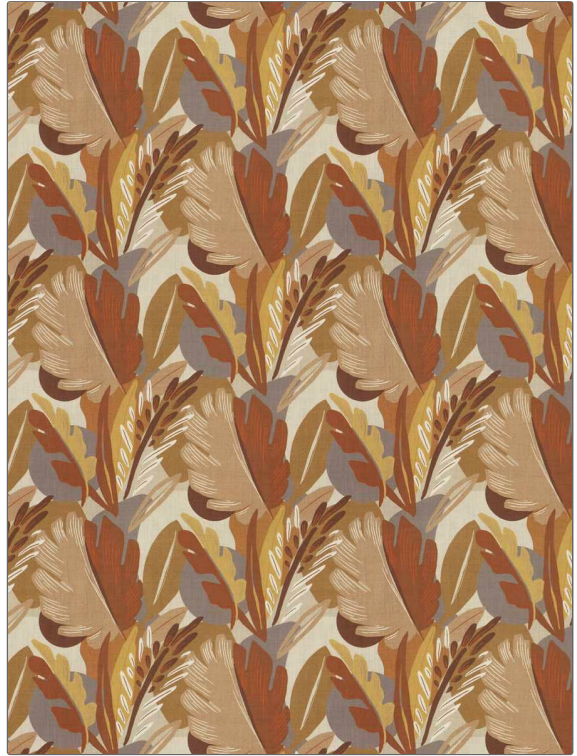

Product Details

PATTERN Dalvey Leaf
COLOR Sunstone

BRAND

Clarence House

APPLICATION

Fabric

USES

**Bedding, Drapery,
Multipurpose, Upholstery**

CATEGORIES

Prints, Linen

BOOK

Arts & Crafts

COLORS

Gold, Orange / Spice

DESIGN TYPES

Leaves, Tropical / Botanical

SCALE

Large

RAILROADED

Not Railroaded

WIDTH

59.00 in (149.86 cm)

VERTICAL REPEAT

23.00 in (58.42 cm)

HORIZONTAL REPEAT

14.60 in (37.08 cm)

CONTENT

100% Linen

BACKING

DOUBLE RUBS

**Exceeds 16,000 Double
Rubs**

PRODUCT NUMBER

1913702

DATE BOOKED

02/2024

COUNTRY

Austria

CLEANING CODES

S

ADDITIONAL PRODUCT NOTES

Passes 16,000 Martindale Tst, Half Drop Repeat, Exclusive Pattern