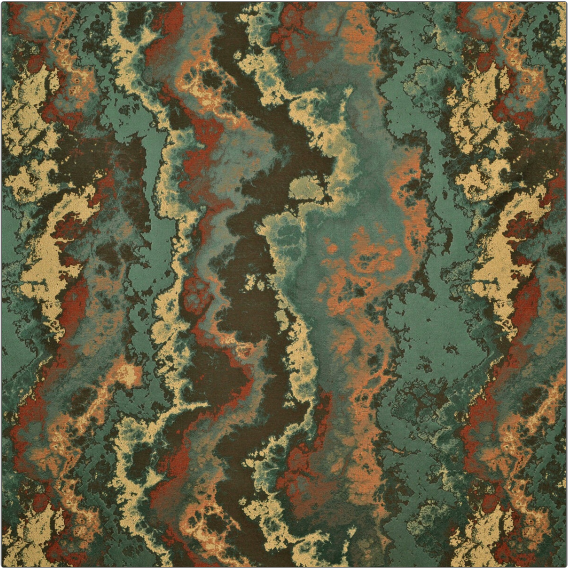

Product Details

PATTERN **Galaxy**  
COLOR **Midnight**

|                                   |                                 |
|-----------------------------------|---------------------------------|
| BRAND                             | APPLICATION                     |
| Clarence House                    | Fabric                          |
| USES                              | CATEGORIES                      |
| Drapery, Multipurpose, Upholstery | Wovens                          |
| COLORS                            | DESIGN TYPES                    |
| Blue                              | Contemporary / Modern, Abstract |
| SCALE                             | RAILROADED                      |
| Large                             | Not Railroaded                  |

|                      |                     |                     |                                   |
|----------------------|---------------------|---------------------|-----------------------------------|
| WIDTH                | VERTICAL REPEAT     | HORIZONTAL REPEAT   | CONTENT                           |
| 54.00 in (137.16 cm) | 26.50 in (67.31 cm) | 27.00 in (68.58 cm) | 41% Viscose, 40% Cotton, 19% Silk |
| BACKING              | PRODUCT NUMBER      | COUNTRY             |                                   |
|                      | 1892304             | Italy               |                                   |