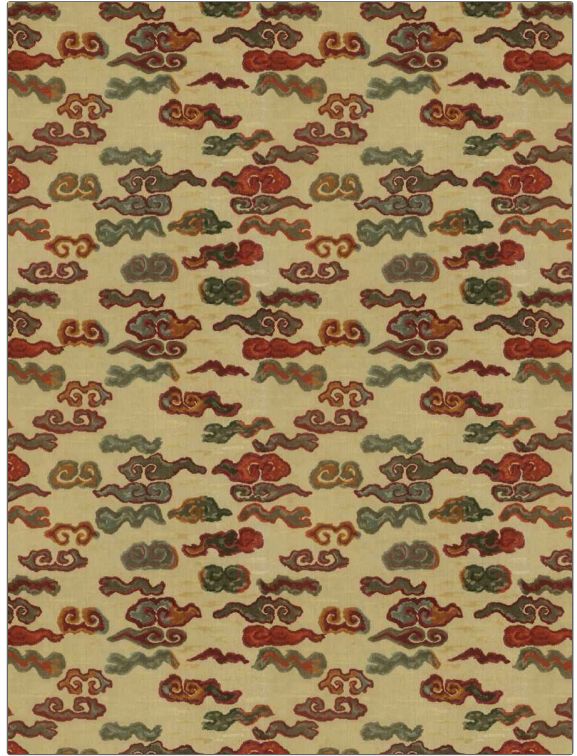

Product Details

PATTERN New Nuvole Soavi
COLOR Caolino

BRAND

Clarence House

APPLICATION

Fabric

USES

Upholstery

CATEGORIES

Velvet / Grospoint

COLORS

Beige

DESIGN TYPES

Asian, Novelty, Stripes

SCALE

Medium

RAILROADED

Not Railroaded

WIDTH

50.00 in (127.00 cm)

VERTICAL REPEAT

28.00 in (71.12 cm)

HORIZONTAL REPEAT

25.00 in (63.50 cm)