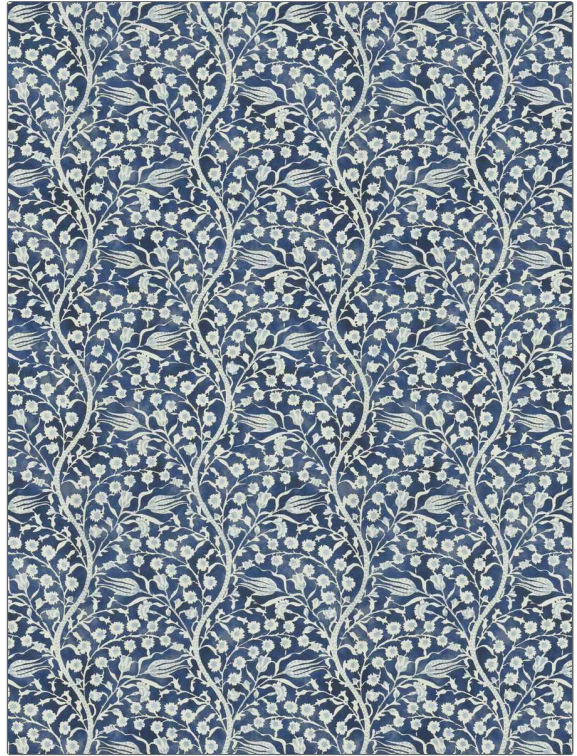

Product Details

PATTERN Cannanore
COLOR Blue

BRAND

Clarence House

APPLICATION

Fabric

USES

Bedding, Drapery,
Multipurpose, Upholstery

CATEGORIES

Prints, Linen

BOOK

Indochine

COLORS

Blue

DESIGN TYPES

Floral

SCALE

Large

RAILROADED

Not Railroaded

WIDTH

54.00 in (137.16 cm)

VERTICAL REPEAT

48.00 in (121.92 cm)