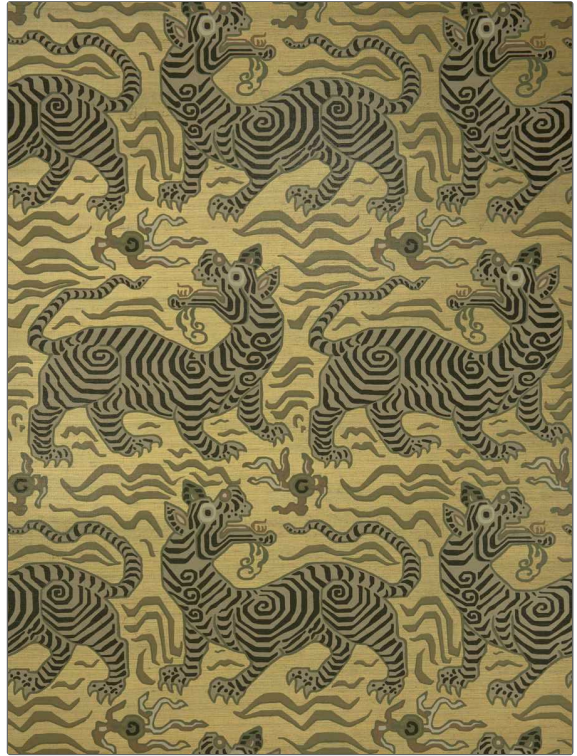

Product Details

PATTERN Tibet Sisal
COLOR Gold

BRAND

Clarence House

APPLICATION

Wallcovering

CATEGORIES

Grasscloths, Wallpaper,
Digital, Prints

BOOK

Indochine

COLORS

Gold, Green

DESIGN TYPES

Animal

SCALE

Large

WIDTH

34.00 in (86.36 cm)

VERTICAL REPEAT

41.20 in (104.65 cm)

HORIZONTAL REPEAT

34.00 in (86.36 cm)

CONTENT

85% Sisal, 15% Cotton