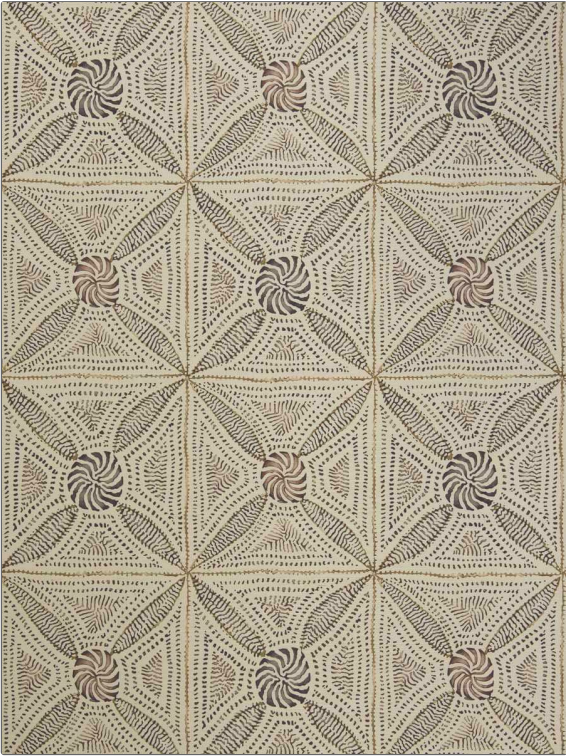

Product Details

PATTERN Orissa Sisal
COLOR Mocha

BRAND Clarence House
APPLICATION Wallcovering

CATEGORIES Grasscloths, Prints
BOOK Indochine

COLORS Brown
DESIGN TYPES Geometric / Abstract, Global / Ethnic

SCALE Medium

WIDTH	VERTICAL REPEAT	HORIZONTAL REPEAT	CONTENT
34.00 in (86.36 cm)	17.60 in (44.70 cm)	34.00 in (86.36 cm)	85% Sisal, 15% Cotton
BACKING	PRODUCT NUMBER	DATE BOOKED	COUNTRY
Untrimmed	1604103	08/2023	USA
CLEANING CODES			
X VACUUM			

ADDITIONAL PRODUCT NOTES
 Untrimmed, Wet Removable, Straight / Side Match, Exclusive Pattern