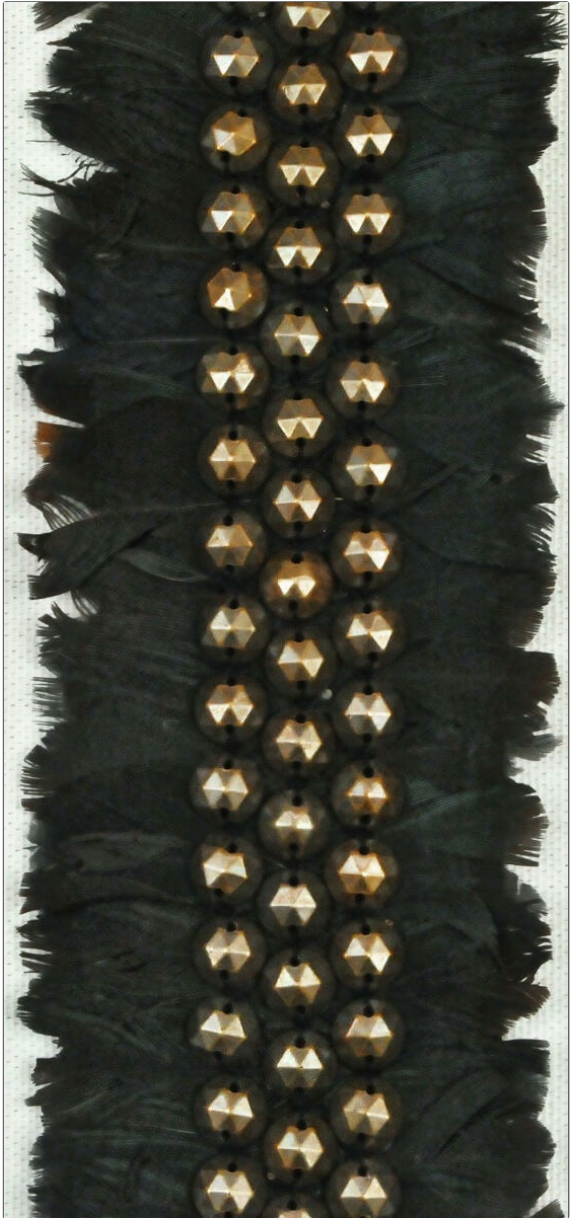

Product Details

PATTERN **Dominique**
COLOR **Patina**

BRAND
Clarence House

APPLICATION
Trimming

USES
Bedding

CATEGORIES
Braids / Borders / Tape

COLORS
Black

DESIGN TYPES
Novelty

VERTICAL REPEAT	HORIZONTAL REPEAT	CONTENT	PRODUCT NUMBER
0.00 in (0.00 cm)	0.00 in (0.00 cm)	52% Feathers, 43% Acrylic, 5% Cotton	1355301
COUNTRY			
India			

clarencehouse.com
ADDITIONAL PRODUCT NOTES

Dry Clean Only