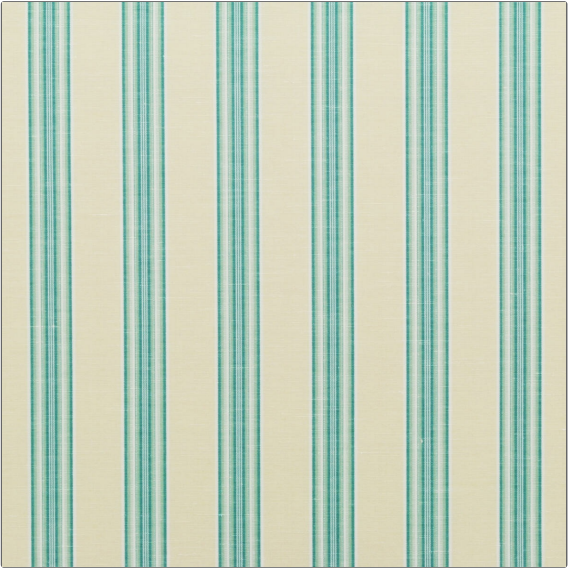

Product Details

PATTERN Trudeau Stripe
COLOR Aqua

BRAND Clarence House
APPLICATION Fabric

USES Drapery, Multipurpose, Upholstery
CATEGORIES Silk, Wovens, Linen

COLORS Aqua / Teal
DESIGN TYPES Stripes

SCALE Small
RAILROADED Not Railroaded

WIDTH	VERTICAL REPEAT	HORIZONTAL REPEAT	CONTENT
53.00 in (134.62 cm)	0.00 in (0.00 cm)	1.70 in (4.32 cm)	61% Linen, 39% Silk
BACKING	PRODUCT NUMBER	COUNTRY	
	1345109	India	

ADDITIONAL PRODUCT NOTES
Dry Clean Only