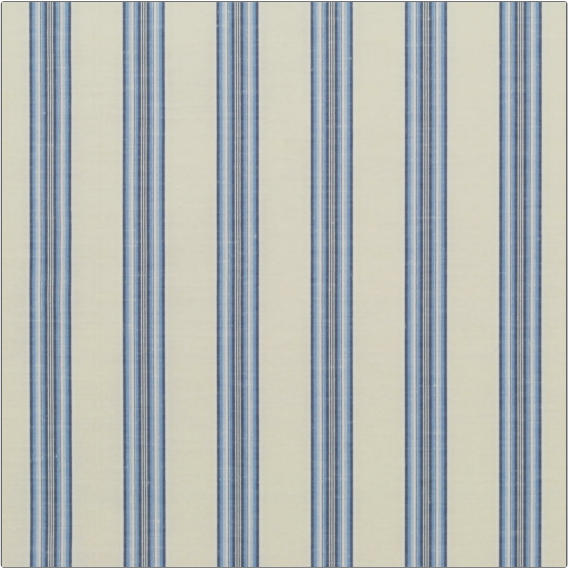

Product Details

PATTERN **Trudeau Stripe**  
COLOR **Cobalt**

BRAND  
**Clarence House**

APPLICATION  
**Fabric**

USES  
**Drapery, Multipurpose, Upholstery**

CATEGORIES  
**Silk, Wovens, Linen**

COLORS  
**Blue**

DESIGN TYPES  
**Stripes**

SCALE  
**Small**

RAILROADED  
**Not Railroaded**

WIDTH	VERTICAL REPEAT	HORIZONTAL REPEAT	CONTENT
<b>53.00 in (134.62 cm)</b>	<b>0.00 in (0.00 cm)</b>	<b>1.70 in (4.32 cm)</b>	<b>61% Linen, 39% Silk</b>
BACKING	PRODUCT NUMBER	COUNTRY	
	<b>1345108</b>	<b>India</b>	