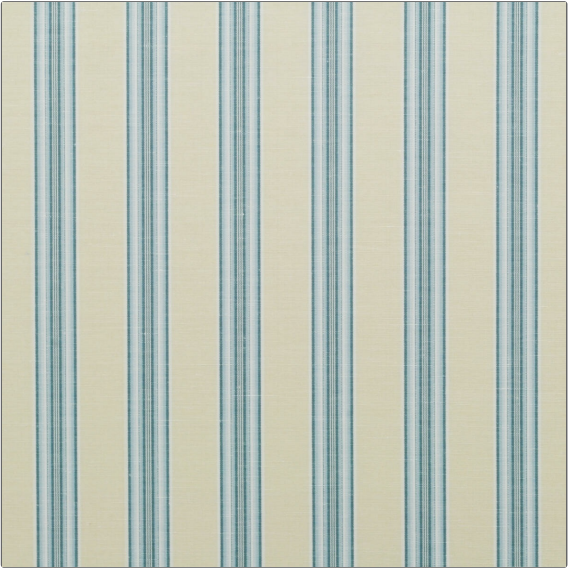

Product Details

PATTERN Trudeau Stripe
COLOR French Blue

BRAND Clarence House	APPLICATION Fabric
USES Drapery, Multipurpose, Upholstery	CATEGORIES Silk, Wovens, Linen
COLORS Blue	DESIGN TYPES Stripes
SCALE Small	RAILROADED Not Railroaded

WIDTH 53.00 in (134.62 cm)	VERTICAL REPEAT 0.00 in (0.00 cm)	HORIZONTAL REPEAT 1.70 in (4.32 cm)	CONTENT 61% Linen, 39% Silk
BACKING	PRODUCT NUMBER 1345107	COUNTRY India	

ADDITIONAL PRODUCT NOTES
Dry Clean Only